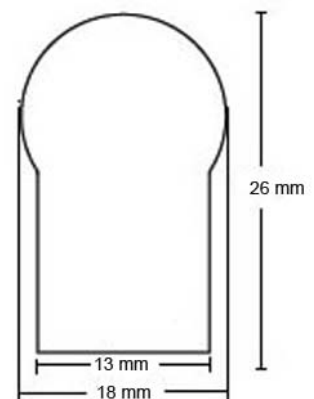

LNF 220 V - RGB

COD	DESCRIZIONE	LED/MT	POTENZA/M	DIMENSIONI	WATERPROOF
LNF220RGB	led neon flexibil 220 V RGB	80 LED/m	4,00 W/m	26*18 mm*50 m	IP67