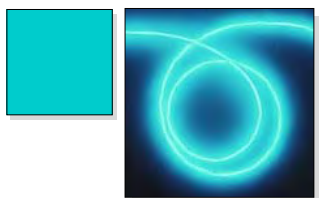

Culori disponibile:

BLUE GREEN